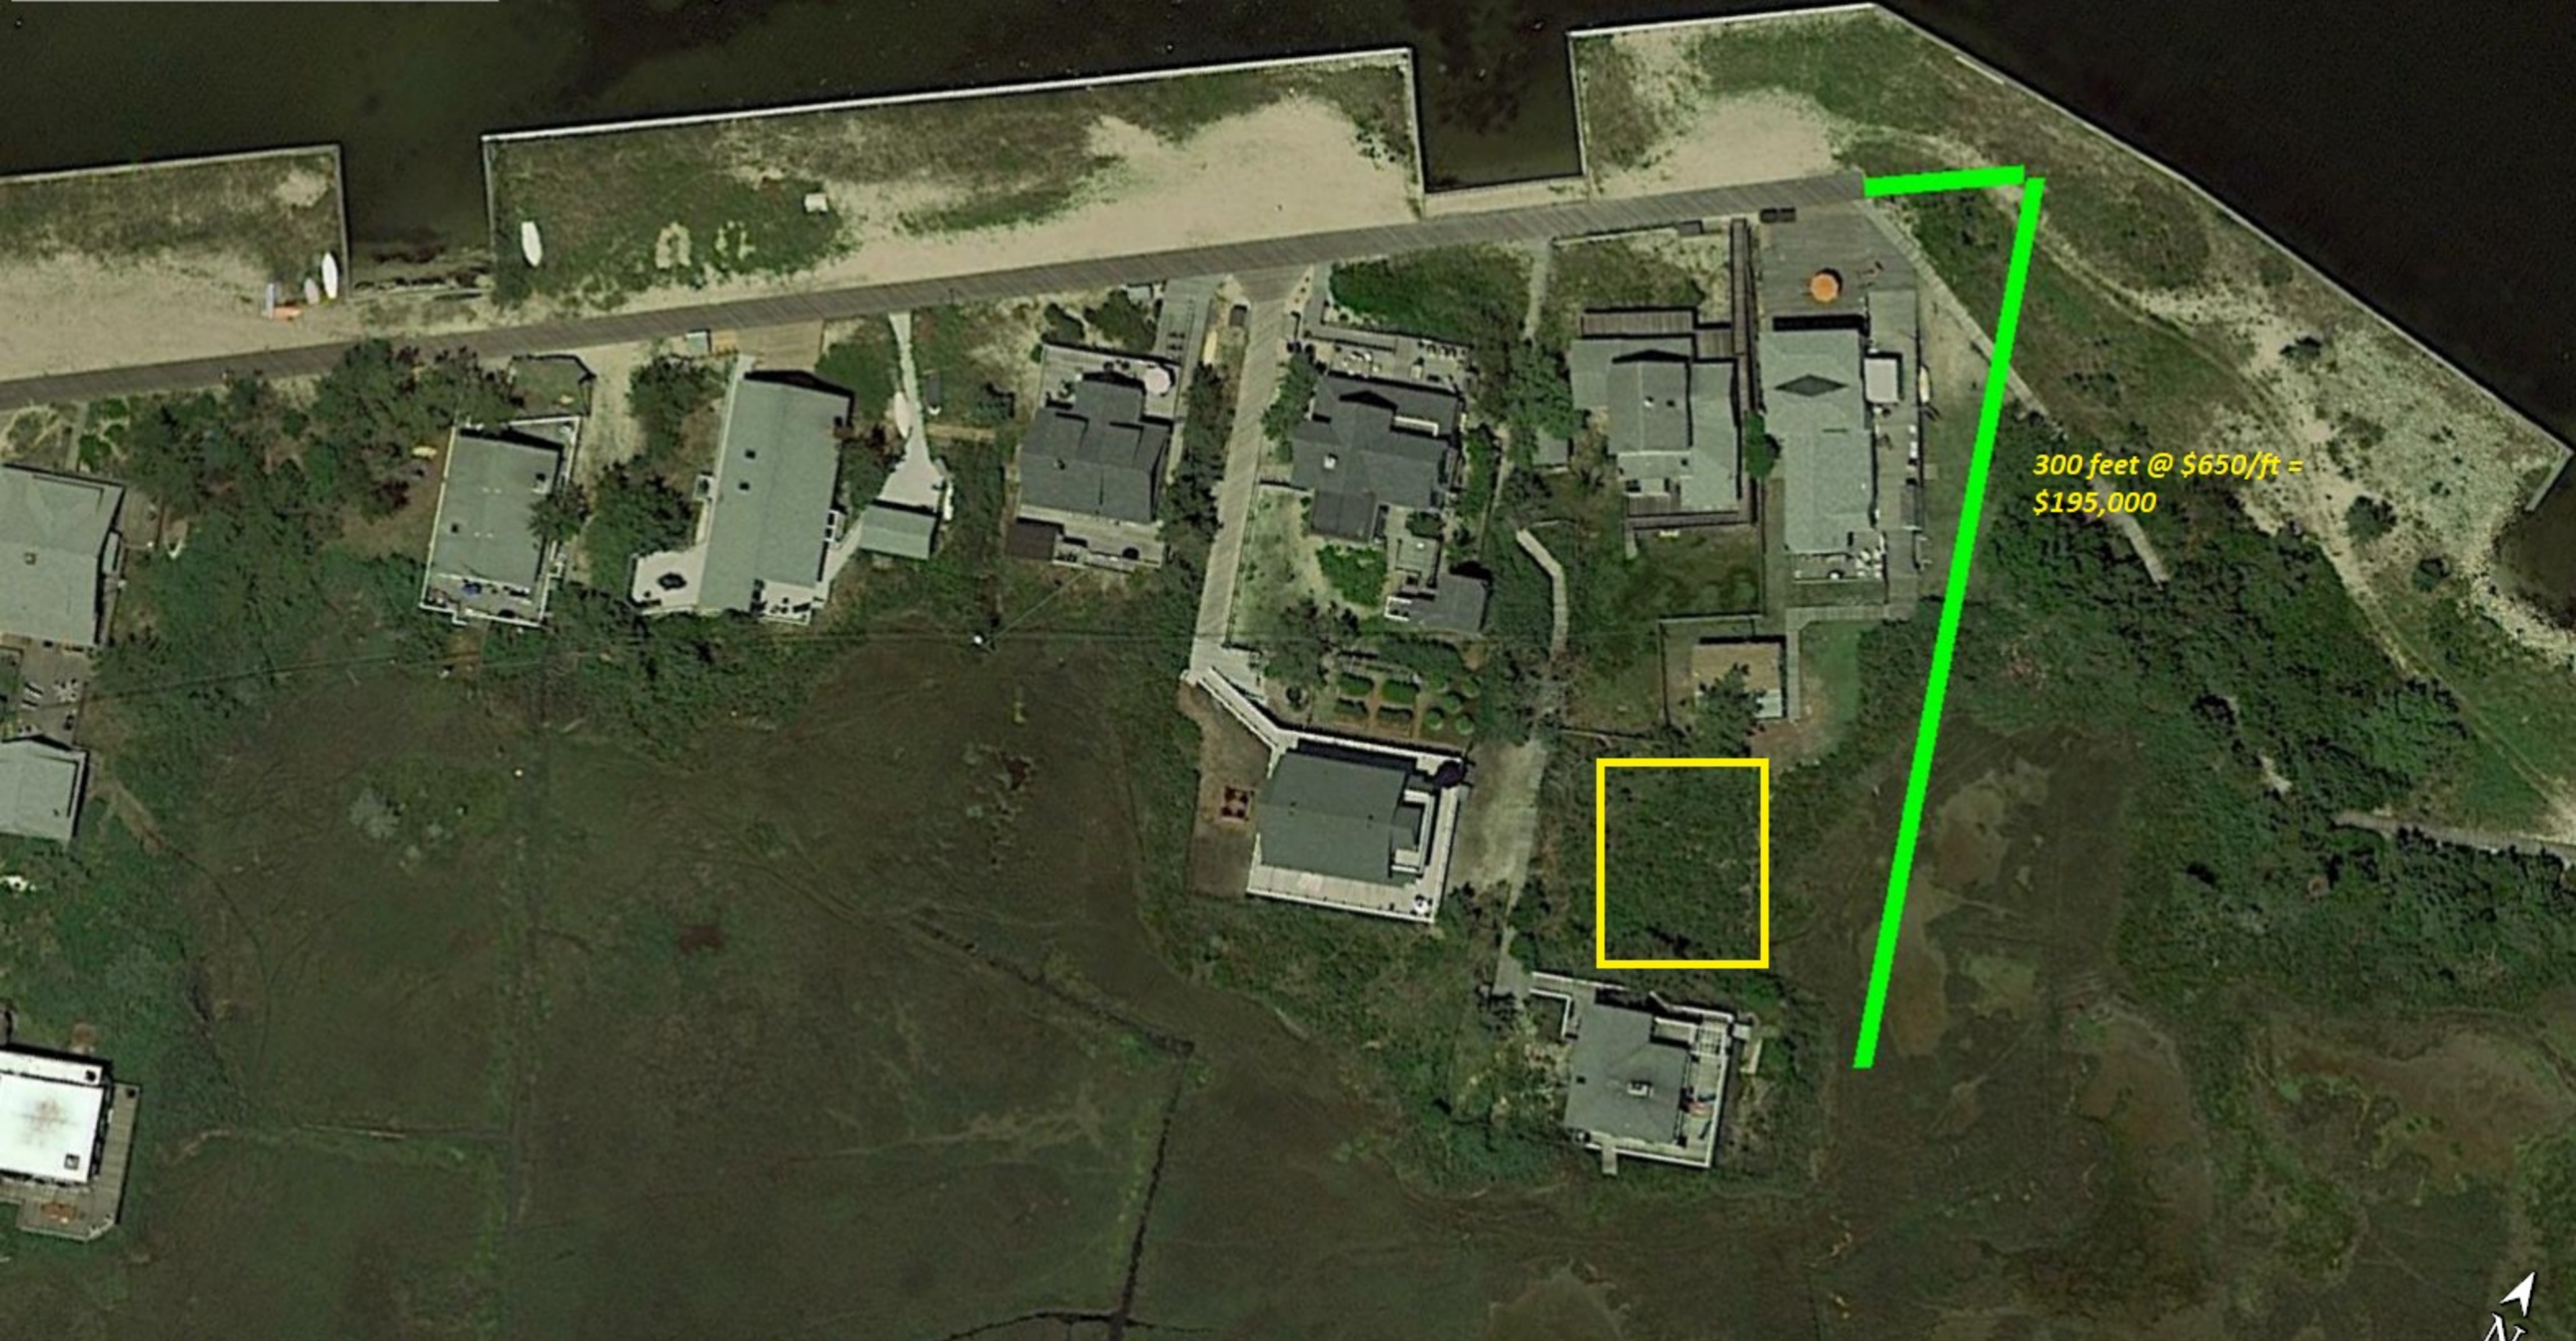

Pennant Walk Overview

Write a description for your map.

Legend

- Line Measure

300 feet @ \$650/ft = \$195,000